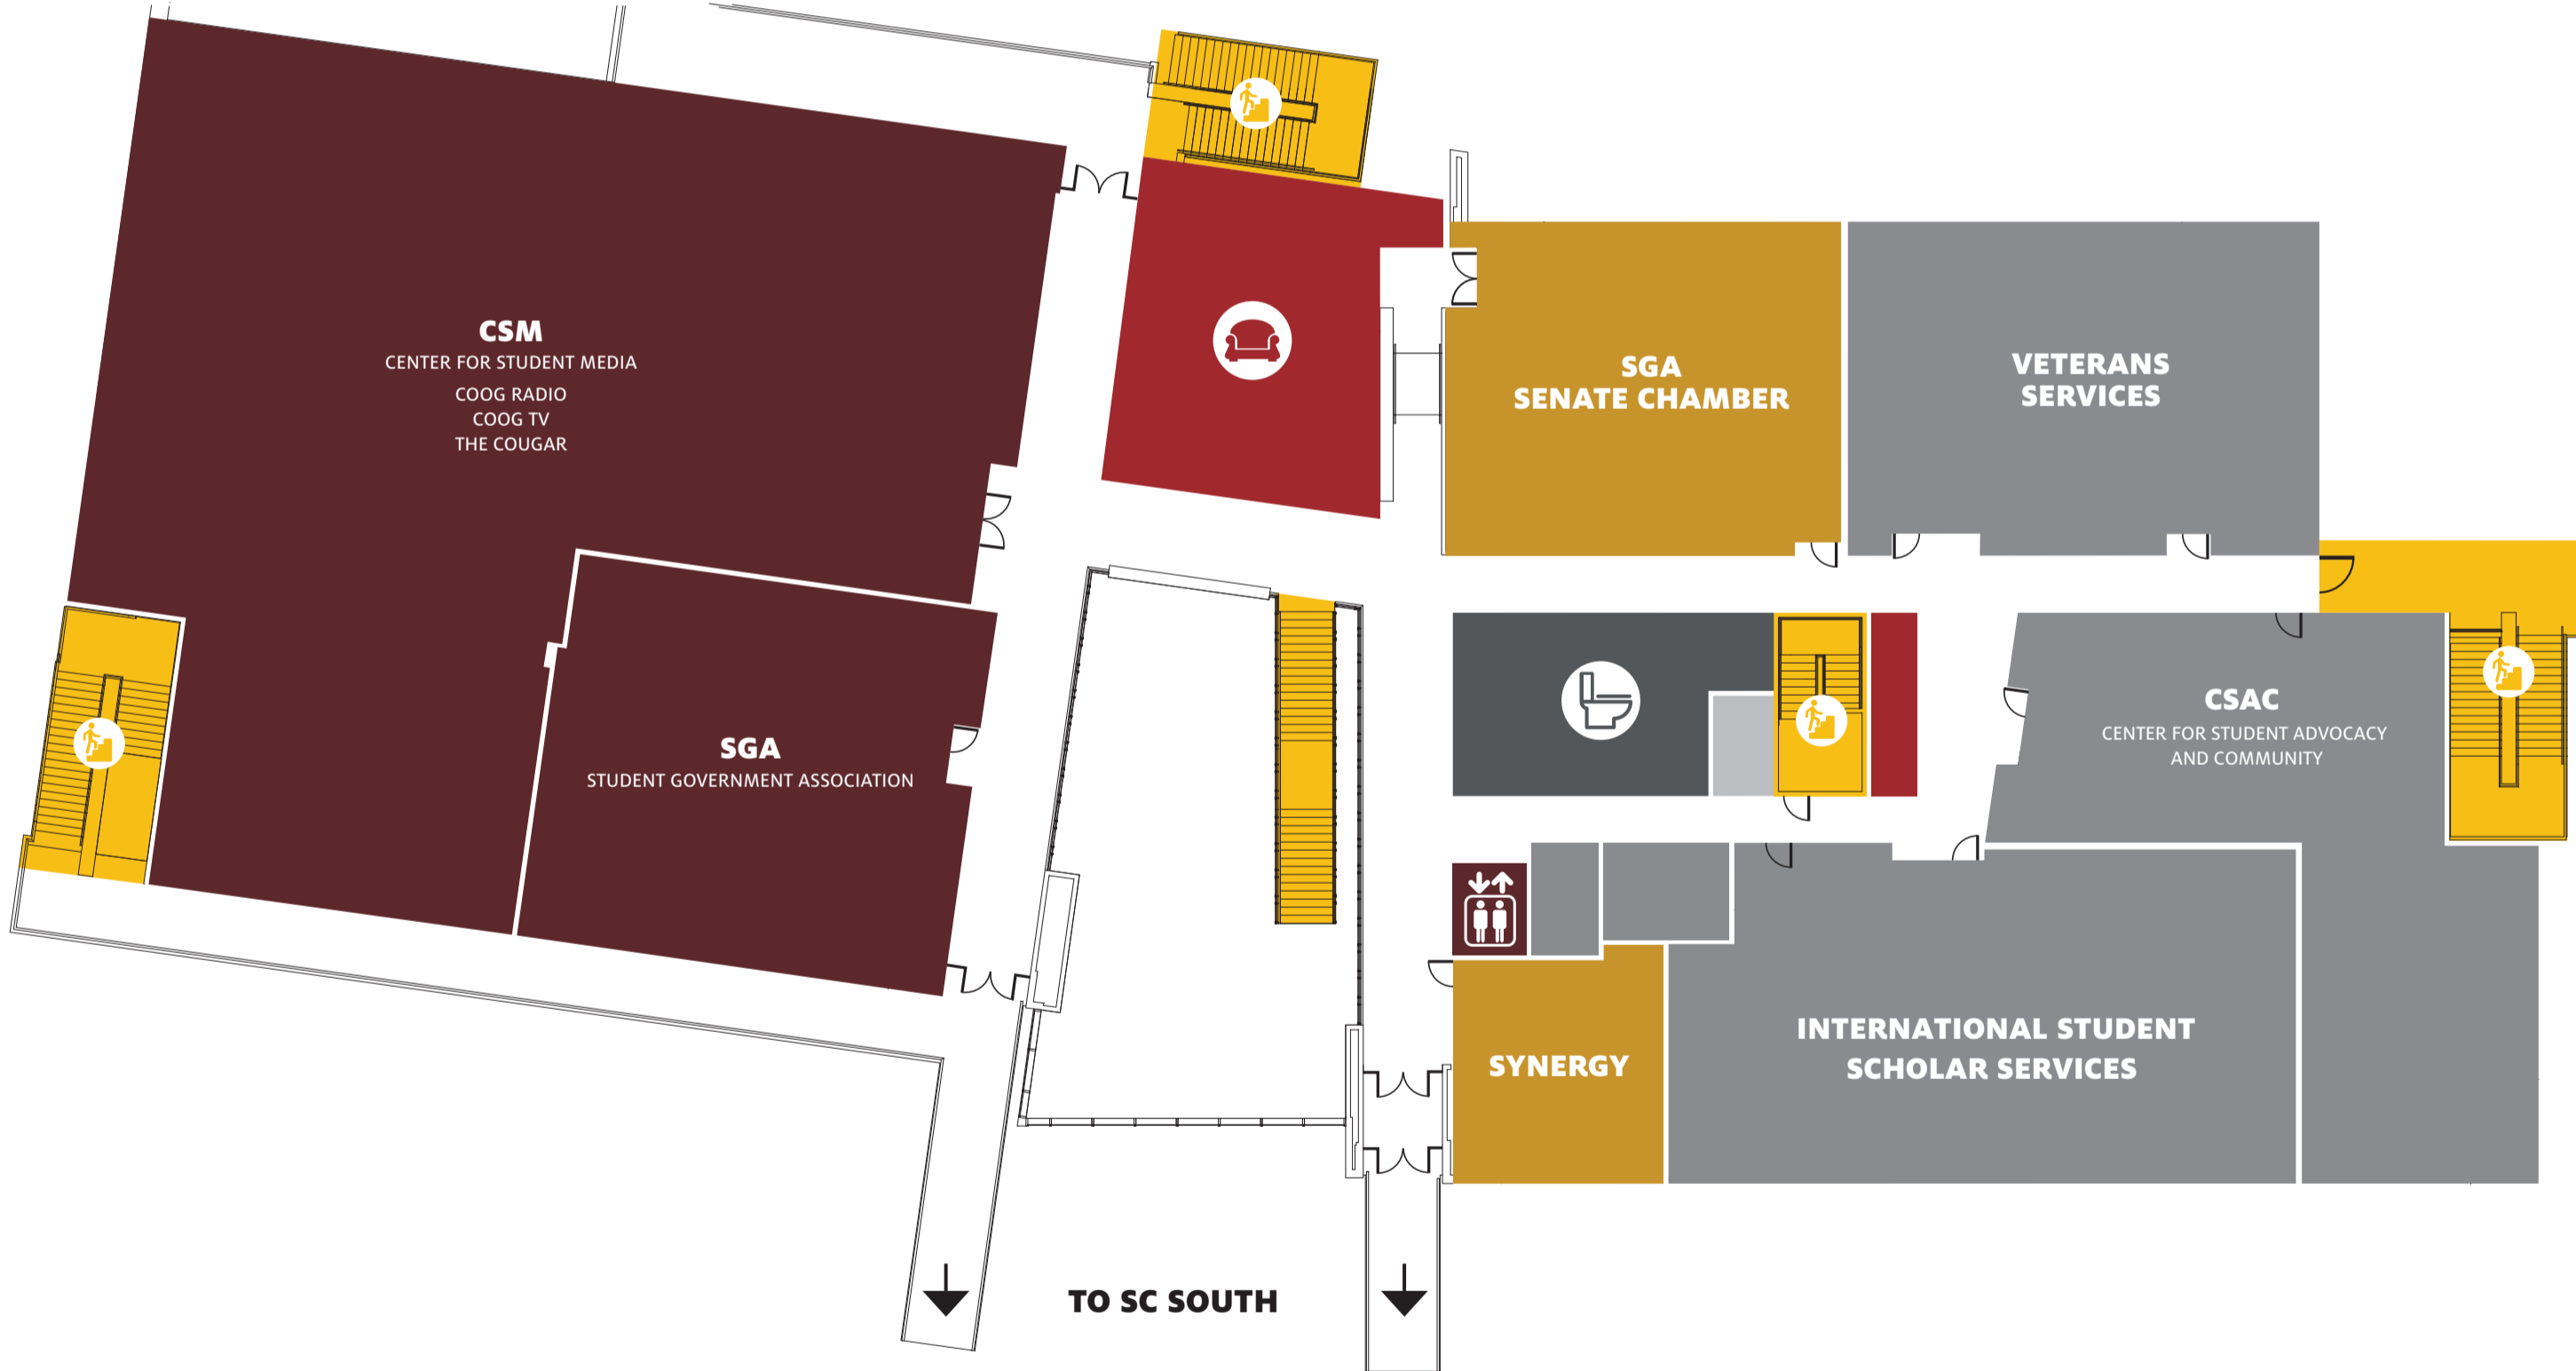

STUDENT CENTER NORTH

OFFICES	
INTERNATIONAL STUDENT & SCHOLAR SERVICES (ISSSO)	203
VETERANS SERVICES	202
CENTER FOR STUDENT ADVOCACY AND COMMUNITY	201

STUDENT ORGANIZATION SPACES	
CENTER FOR STUDENT MEDIA (CSM)	221
STUDENT GOVERNMENT ASSOCIATION (SGA)	220

EVENT SPACES	
SGA SENATE CHAMBER	204
SYNERGY	212

ELEVATORS	
EVENT SPACES	
LOUNGE AREAS	
OFFICES	
RESTROOMS	
STAIR ACCESS	