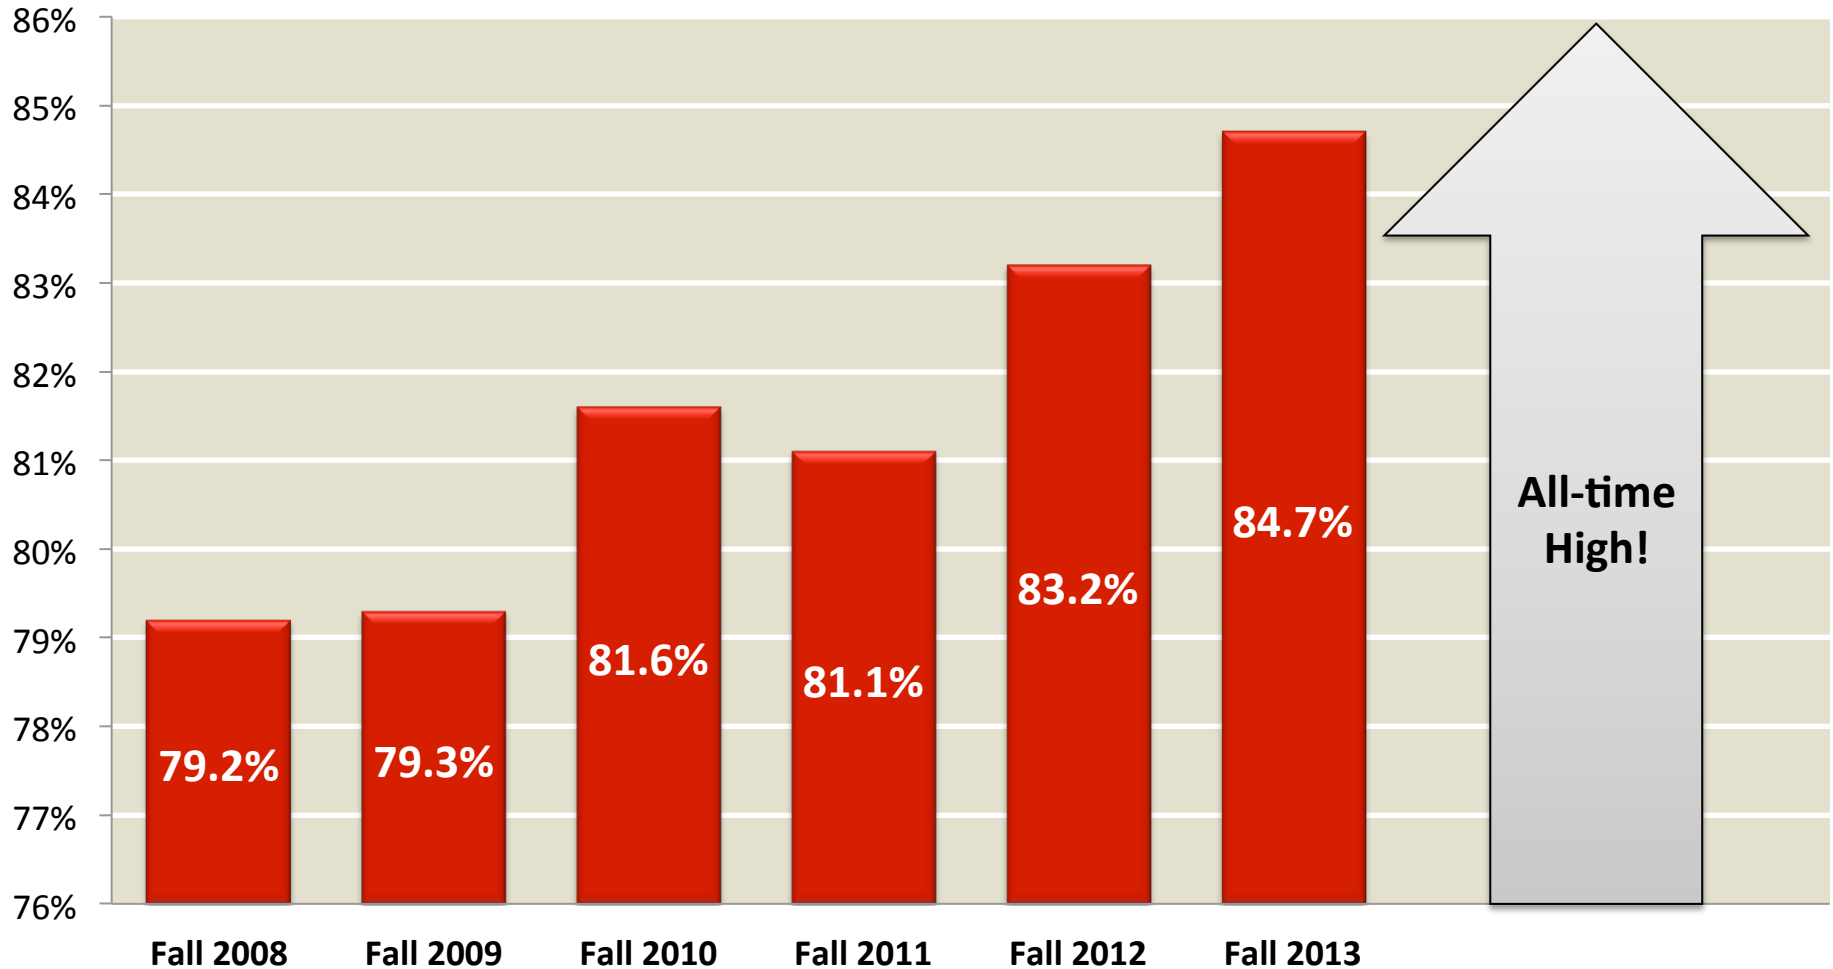

Increased STEM Enrollment and Minority Participation

STEM Enrollment

	2008	2012	Percent Increase
Total STEM Enrollment	8,458	13,436	59%
Minority STEM Enrollment	2,338	4,389	88%

Student Housing Up!

Freshman Retention Rate Higher Than Ever!