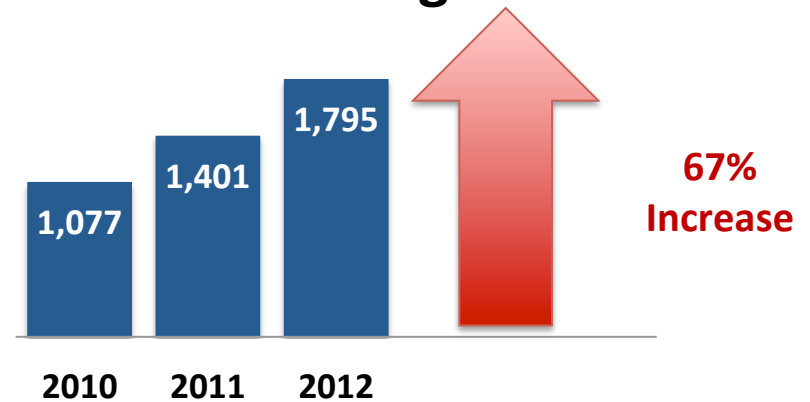

Students Receiving Tutoring