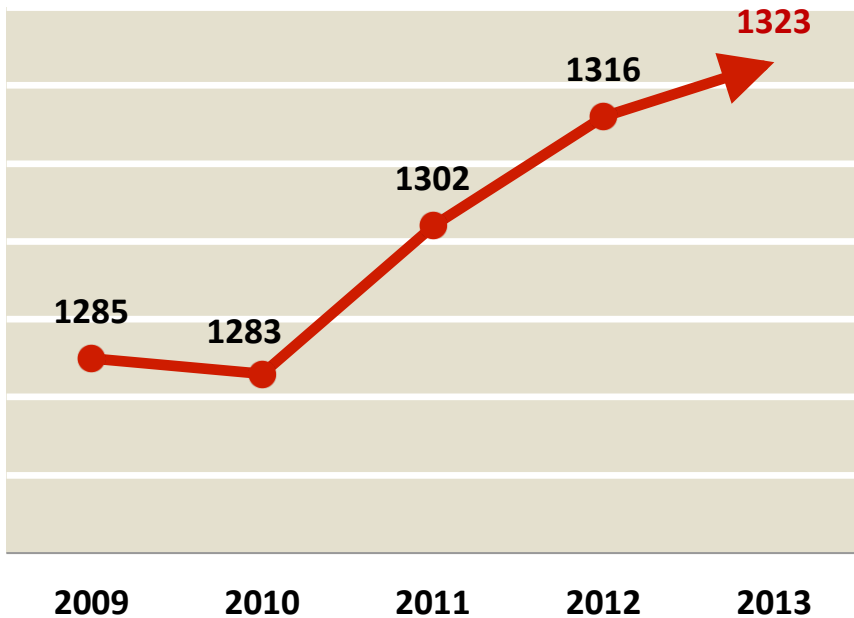

Increased STEM Enrollment and Minority Participation

STEM Enrollment

	2008	2012	Percent Increase
Total STEM Enrollment	8,458	13,436	59%
Minority STEM Enrollment	2,338	4,389	88%

Student Housing Up!

Freshman Retention Rate Higher Than Ever!

Entering Freshmen in Top 10% of Their Class

Entering Freshmen Average SAT

Honors College Attracts Excellence

UNIVERSITY of
HOUSTON

THE HONORS COLLEGE

Average SAT of Entering Students

Entering Students

UH Leads in Health Science Education