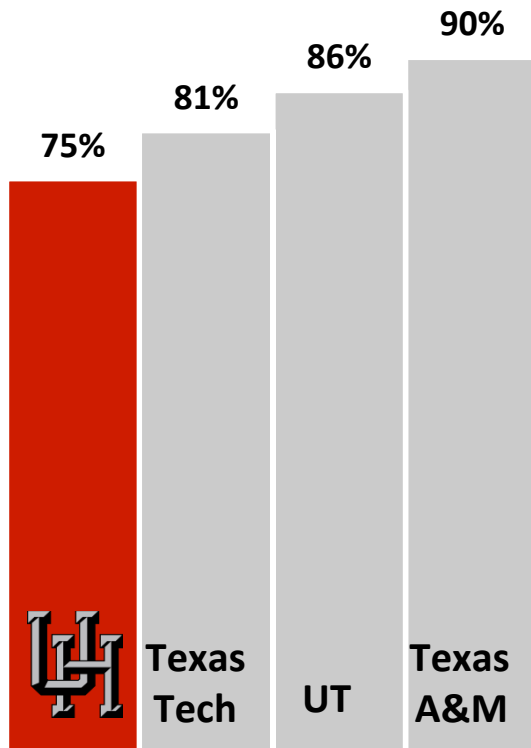

Source: PayScale/Forbes

How Valuable is the UH Degree?

Employers Like Them **A LOT!**

Transfer Student Success

Retention Rate

Transfer GPA of 2.5+

Four-Year Graduation Rate