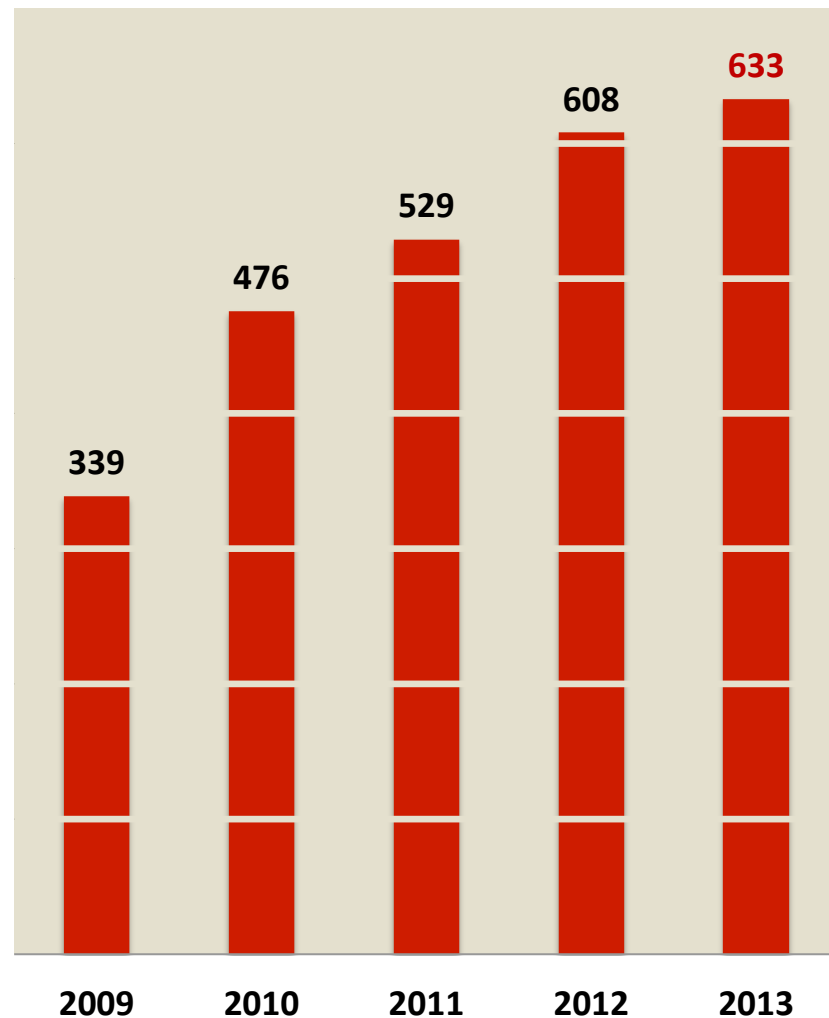

Increased STEM Enrollment and Minority Participation

STEM Enrollment

	2008	2012	Percent Increase
Total STEM Enrollment	8,458	13,436	59%
Minority STEM Enrollment	2,338	4,389	88%

Student Housing Up!

Freshman Retention Rate Higher Than Ever!

Entering Freshmen in Top 10% of Their Class

Entering Freshmen Average SAT

Honors College Attracts Excellence

UNIVERSITY of
HOUSTON

THE HONORS COLLEGE

Average SAT of Entering Students

Entering Students

UH Leads in Health Science Education