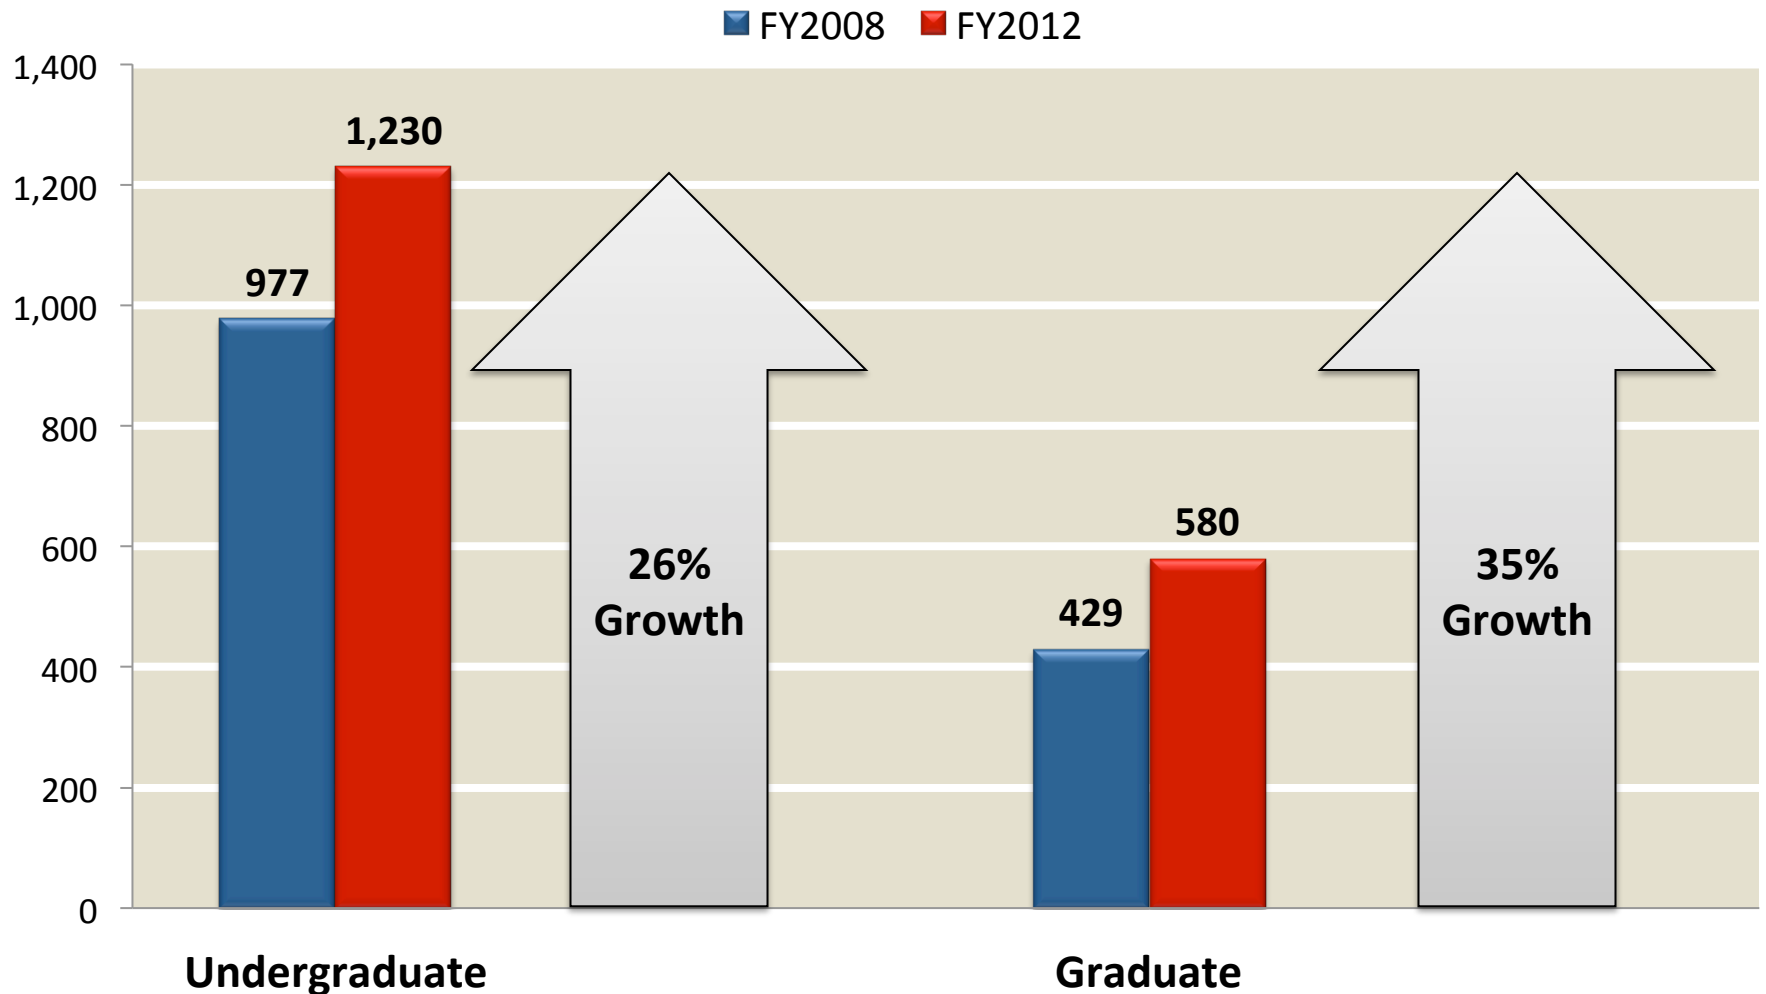

Increased STEM Enrollment and Minority Participation

STEM Enrollment

	2008	2012	Percent Increase
Total STEM Enrollment	8,458	13,436	59%
Minority STEM Enrollment	2,338	4,389	88%

Student Housing Up!

Freshman Retention Rate Higher Than Ever!