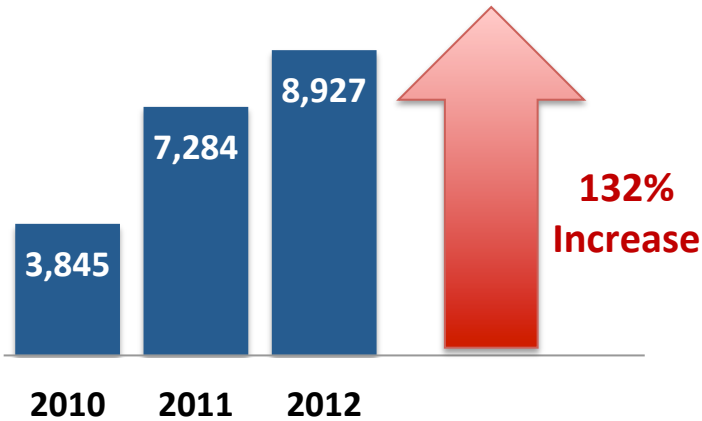

Tutoring Services in Cougar Village I

Tutoring Sessions