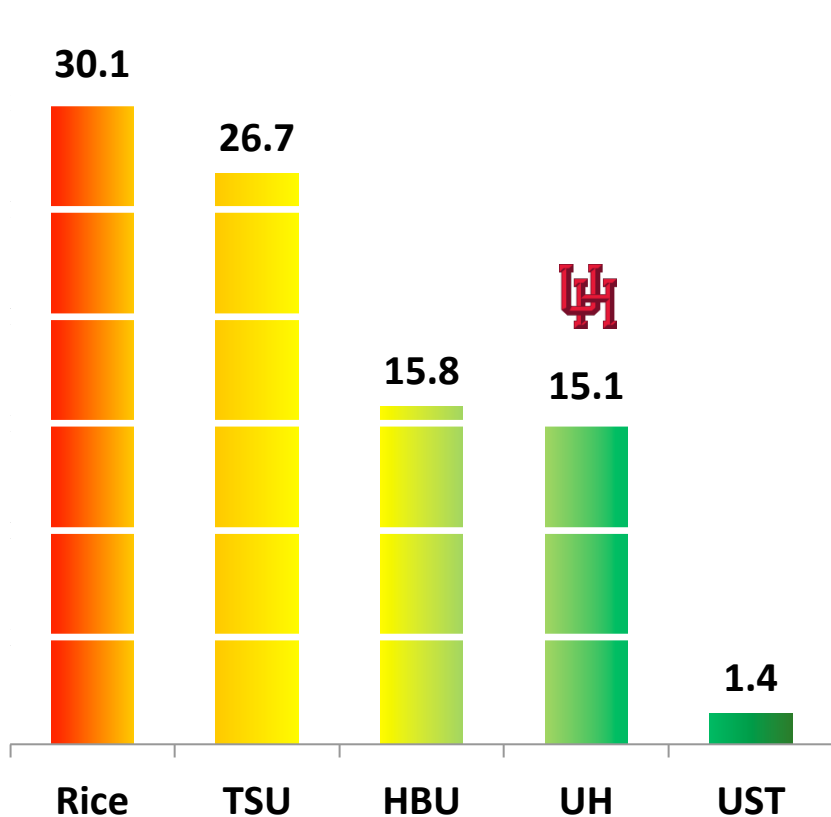

331 Days and Counting...

AMERICAN
ATHLETIC CONFERENCE

UNIVERSITY of **HOUSTON**

Basketball Hall of Famer Guy V. Lewis

- ⌘ 592 wins
- ⌘ 14 NCAA Tournament appearances
- ⌘ 5 Final Four appearances
- ⌘ One of only seven coaches in NCAA history to compete in nine or more Final Four games with one program

Total Gifts & Pledges

 System

Official Crime Rates on Houston College Campuses

Property Crime per 1,000 Students

Serious Crime per 1,000 Students

Legend: **Less Safe** **More Safe**

Return on Investment for a UH Degree