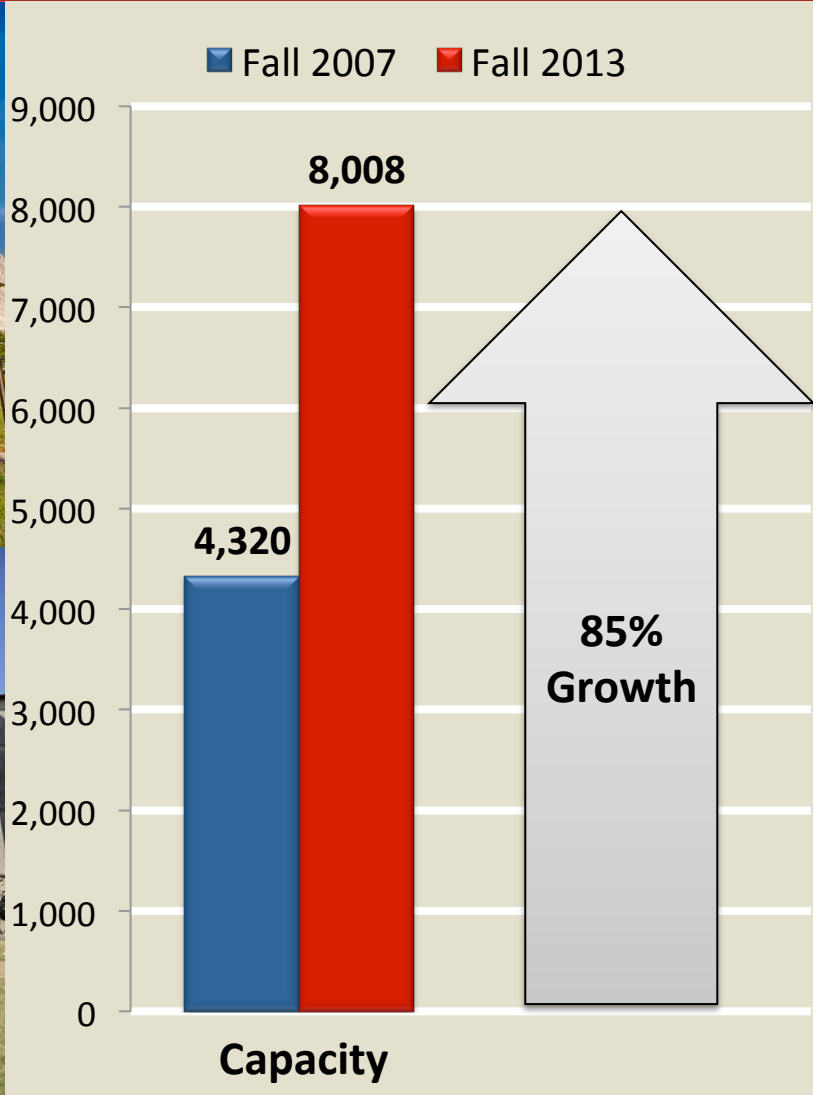

Increased STEM Enrollment and Minority Participation

STEM Enrollment

	2008	2012	Percent Increase
Total STEM Enrollment	8,458	13,436	59%
Minority STEM Enrollment	2,338	4,389	88%

Student Housing Up!

Freshman Retention Rate Higher Than Ever!