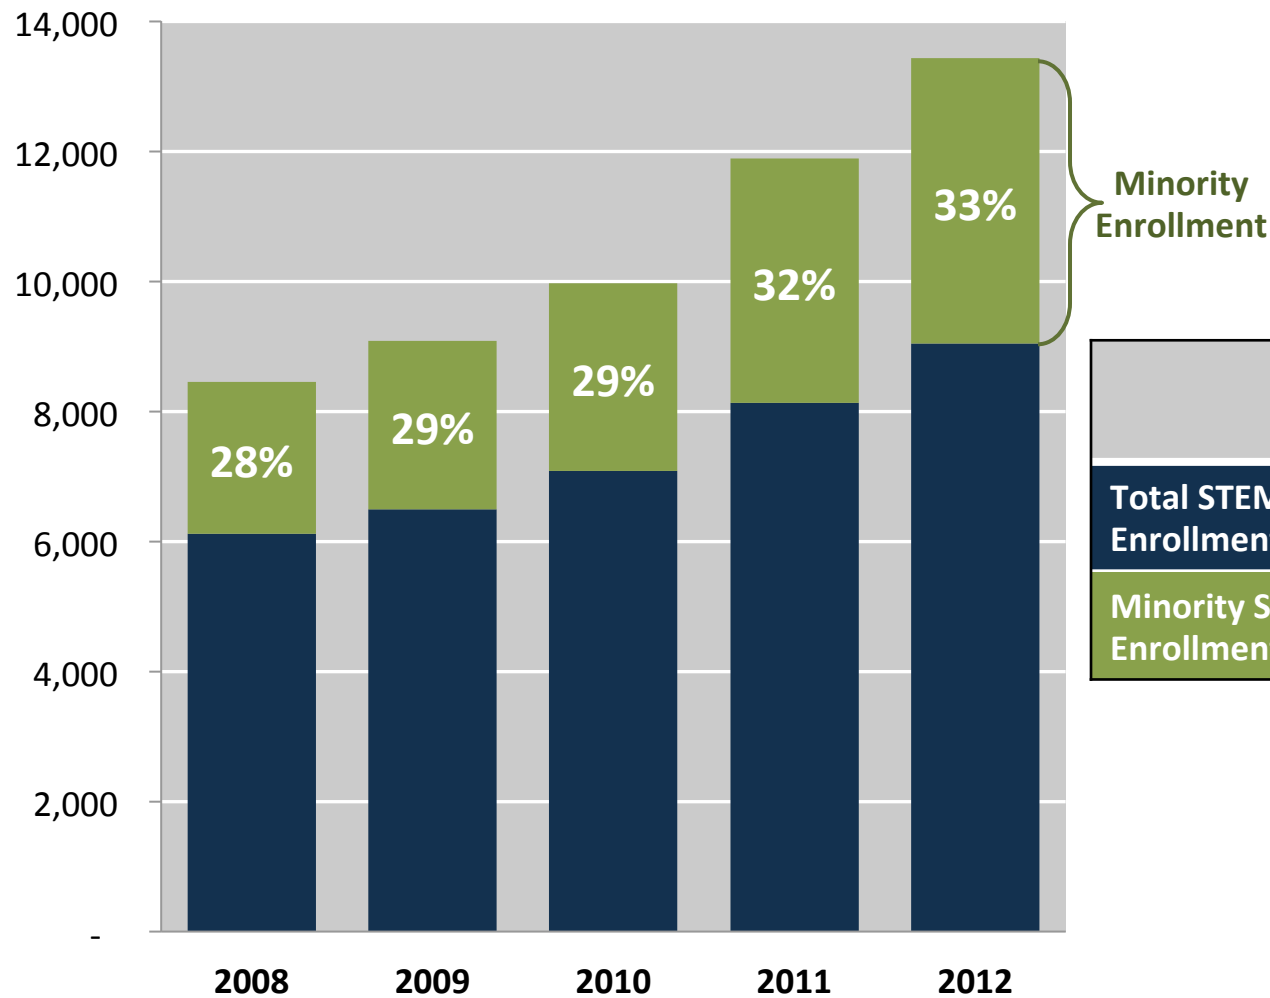

Increased STEM Enrollment and Minority Participation

STEM Enrollment

	2008	2012	Percent Increase
Total STEM Enrollment	8,458	13,436	59%
Minority STEM Enrollment	2,338	4,389	88%

Student Housing Up!

Freshman Retention Rate Higher Than Ever!