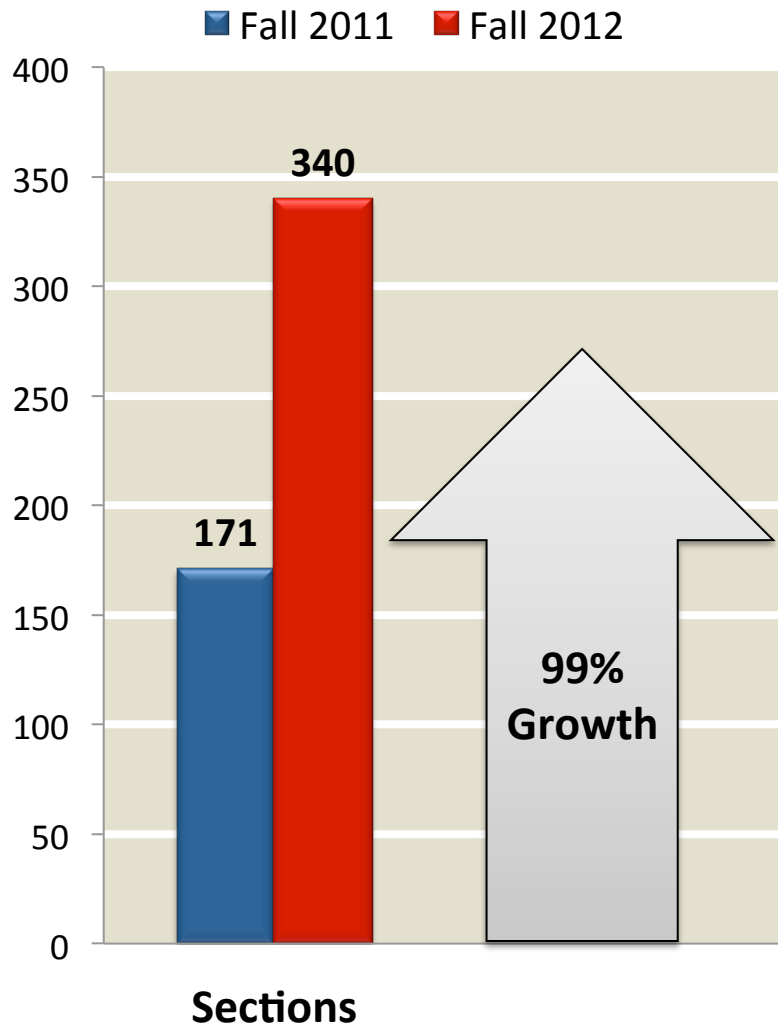

Increased Access to Labs