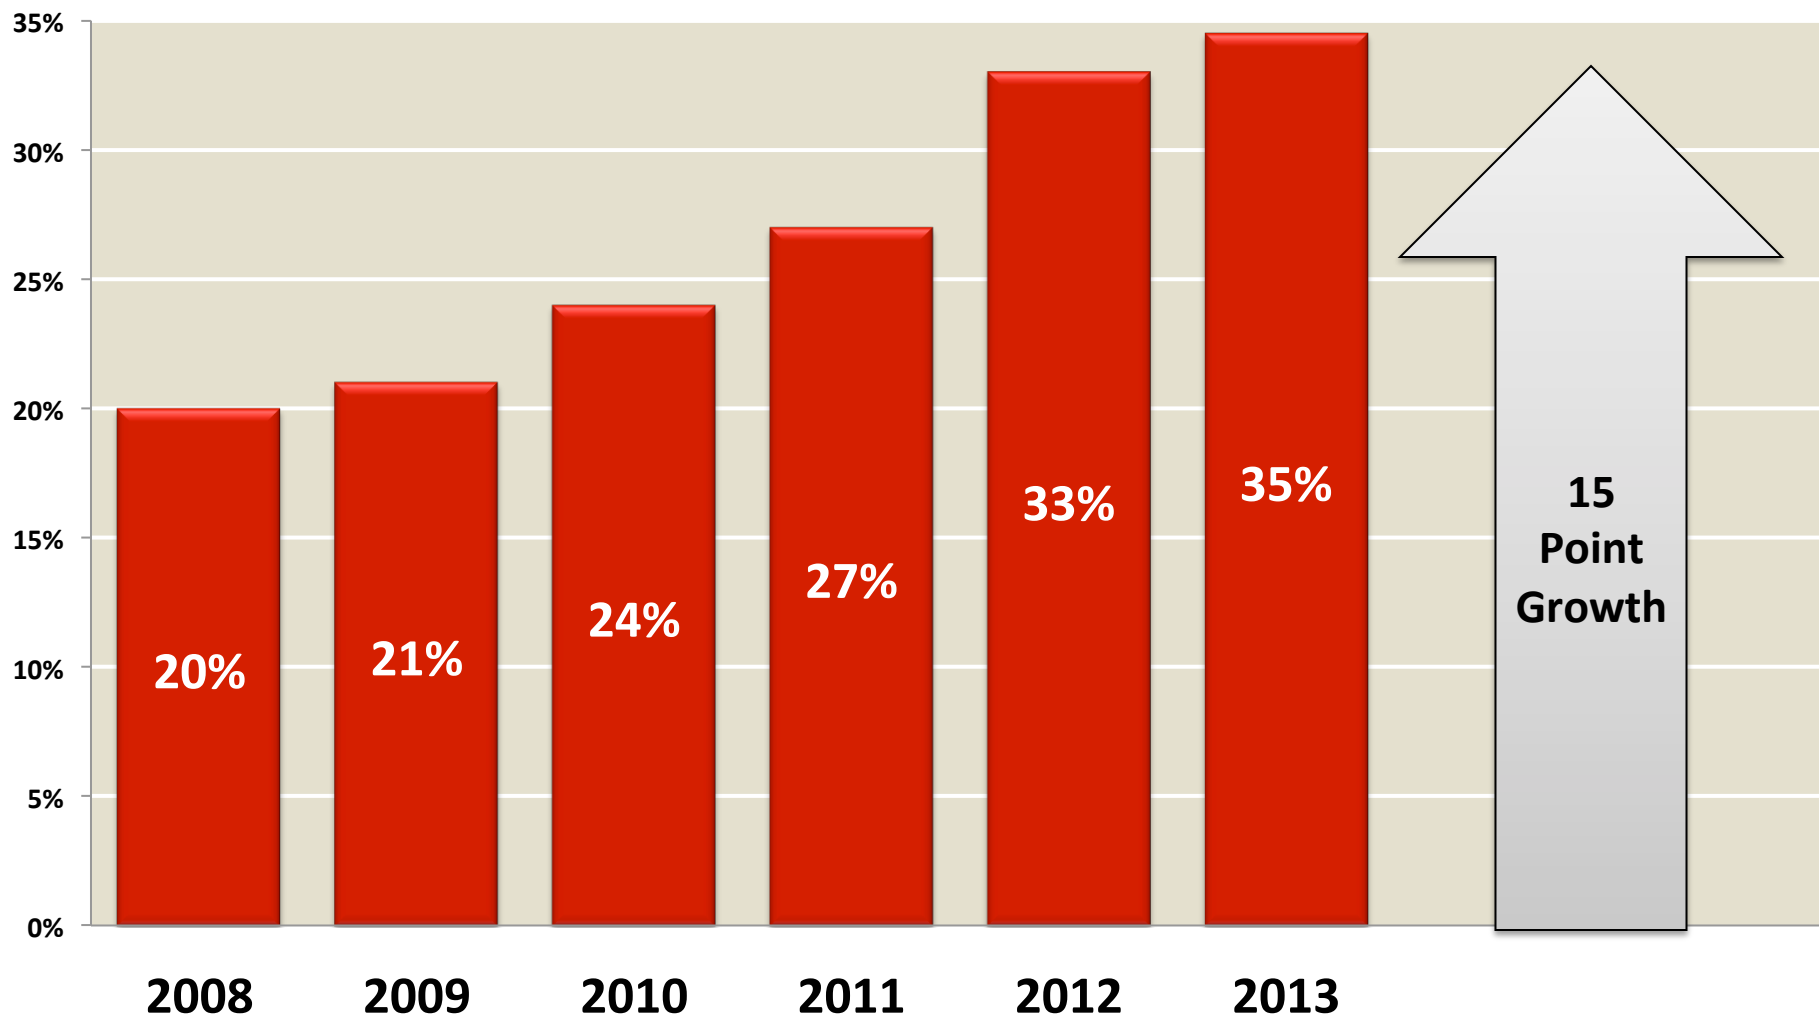

Entering Freshmen in Top 10% of Their Class