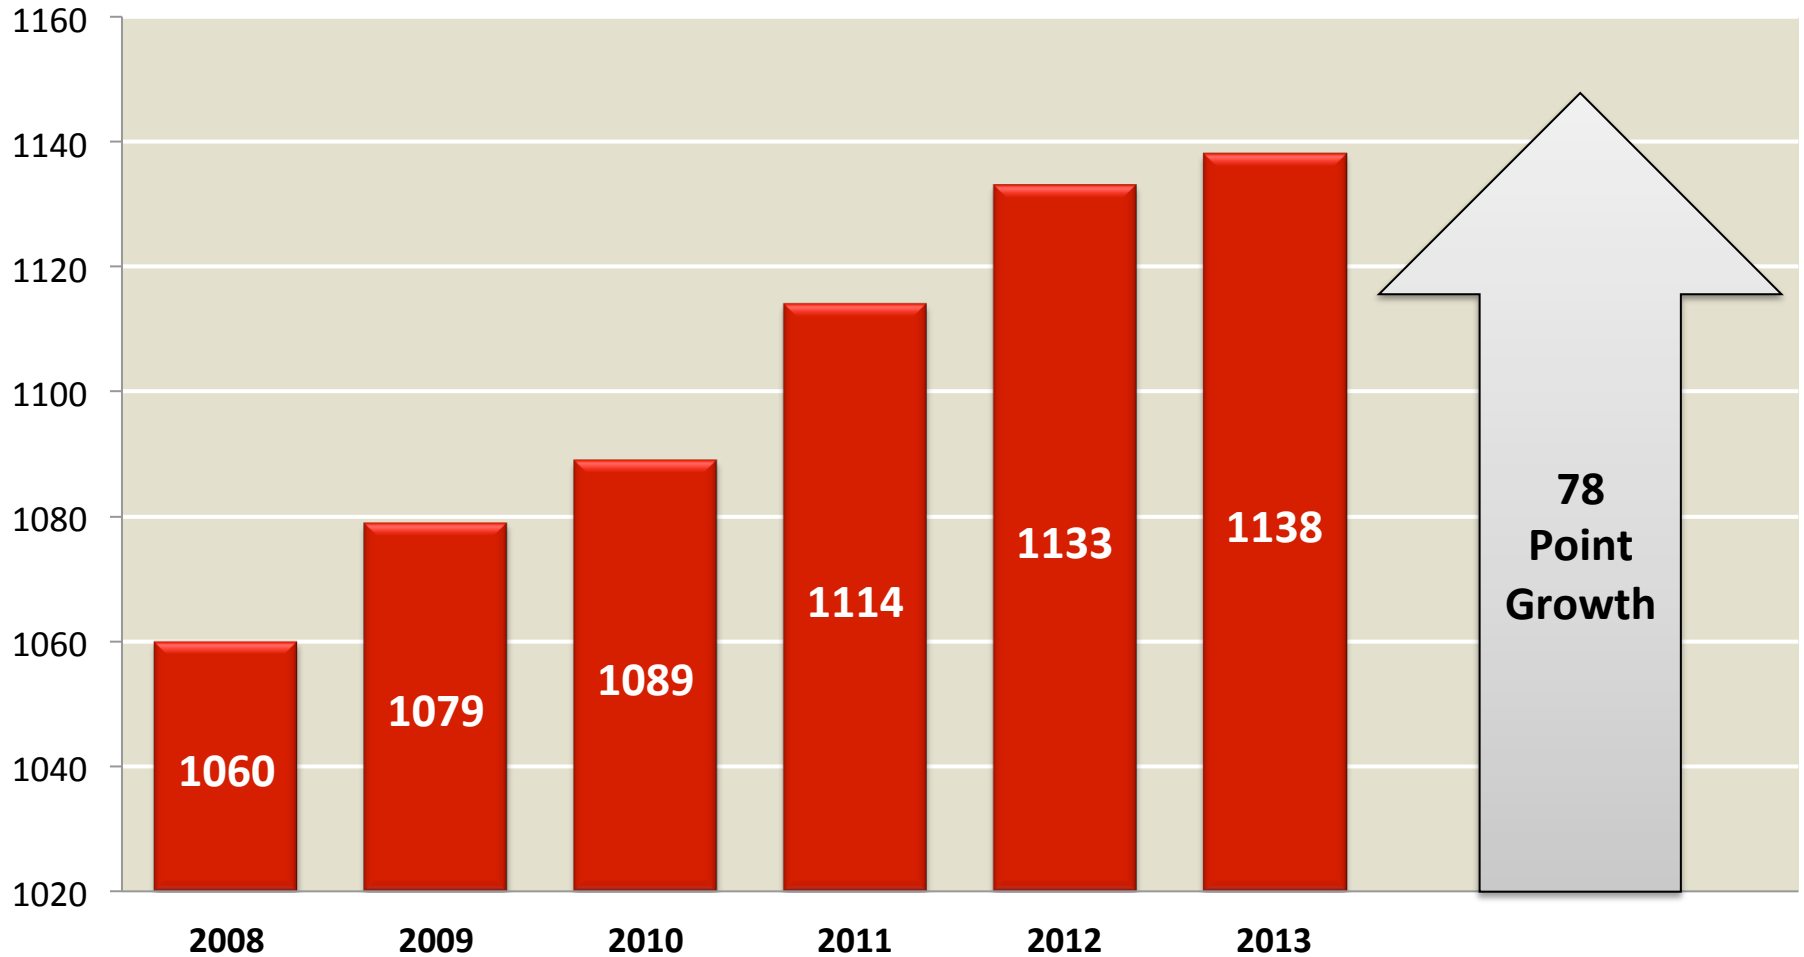

Entering Freshmen Average SAT