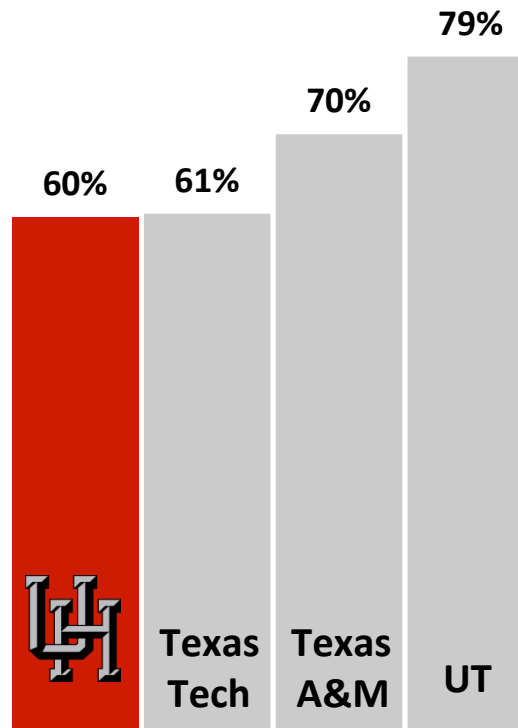

Source: PayScale/Forbes

How Valuable is the UH Degree?

Employers Like Them **A LOT!**

Transfer Student Success

Retention Rate

Transfer GPA of 2.5+

Four-Year Graduation Rate