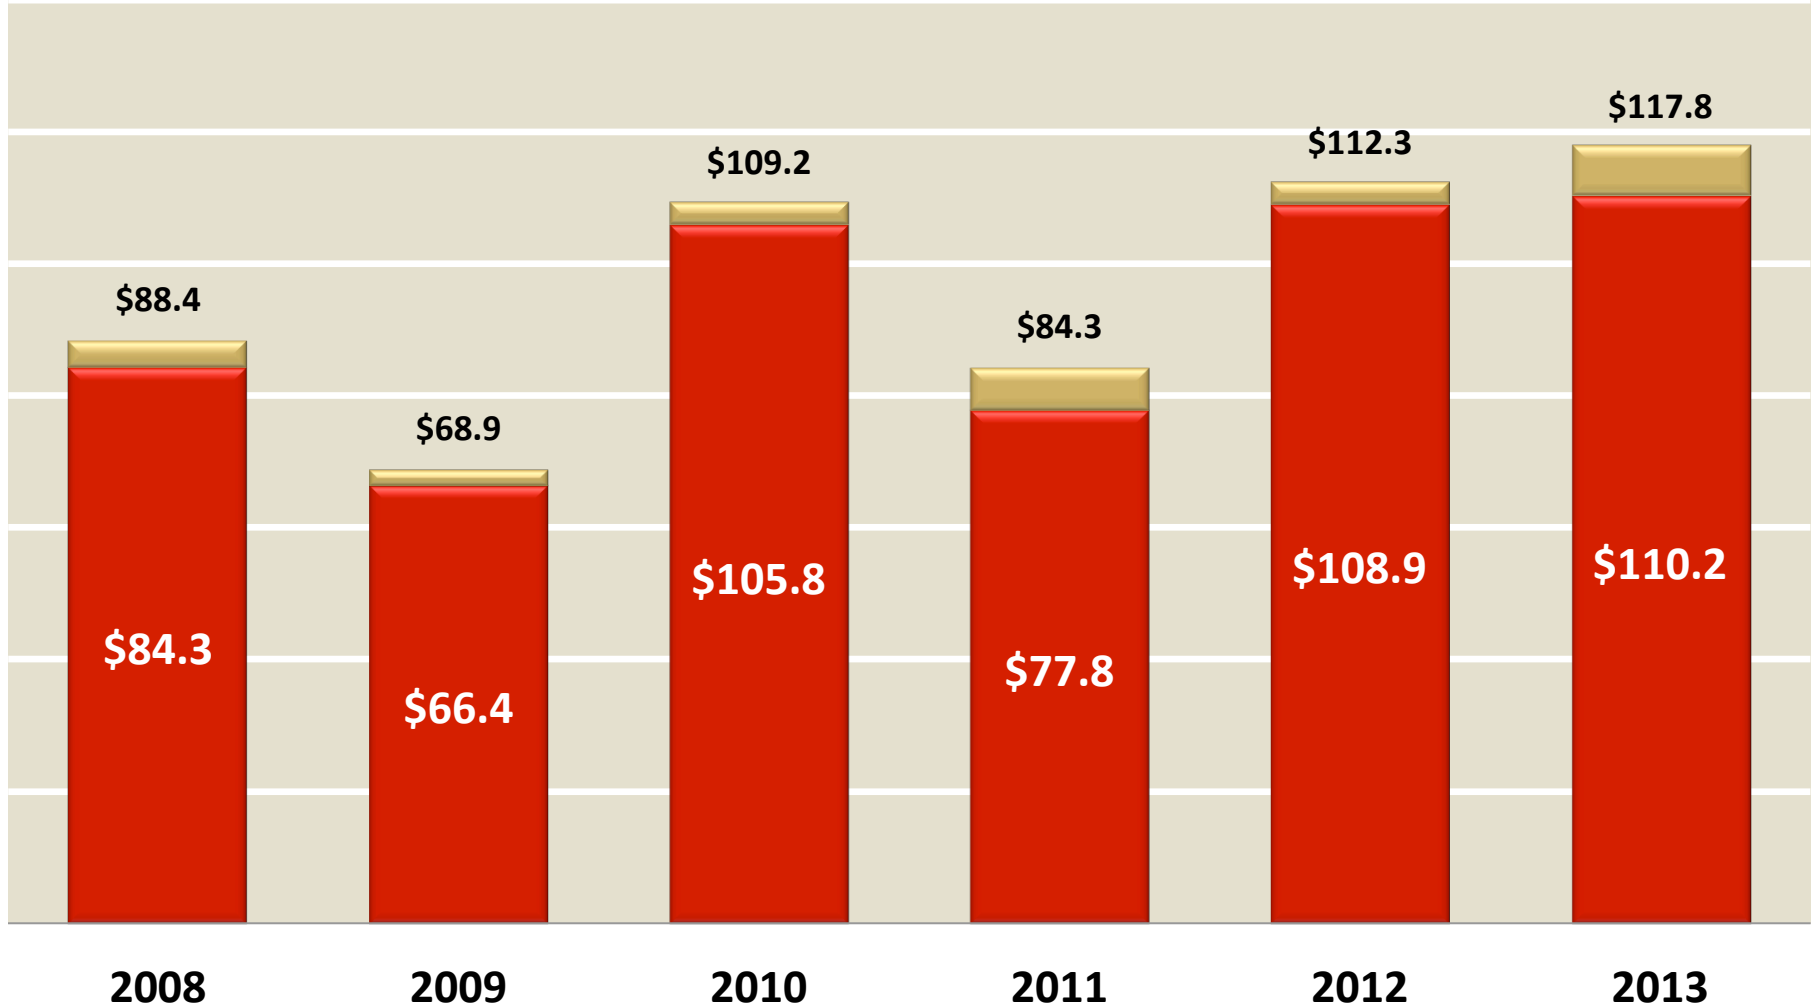

Total Gifts & Pledges

System