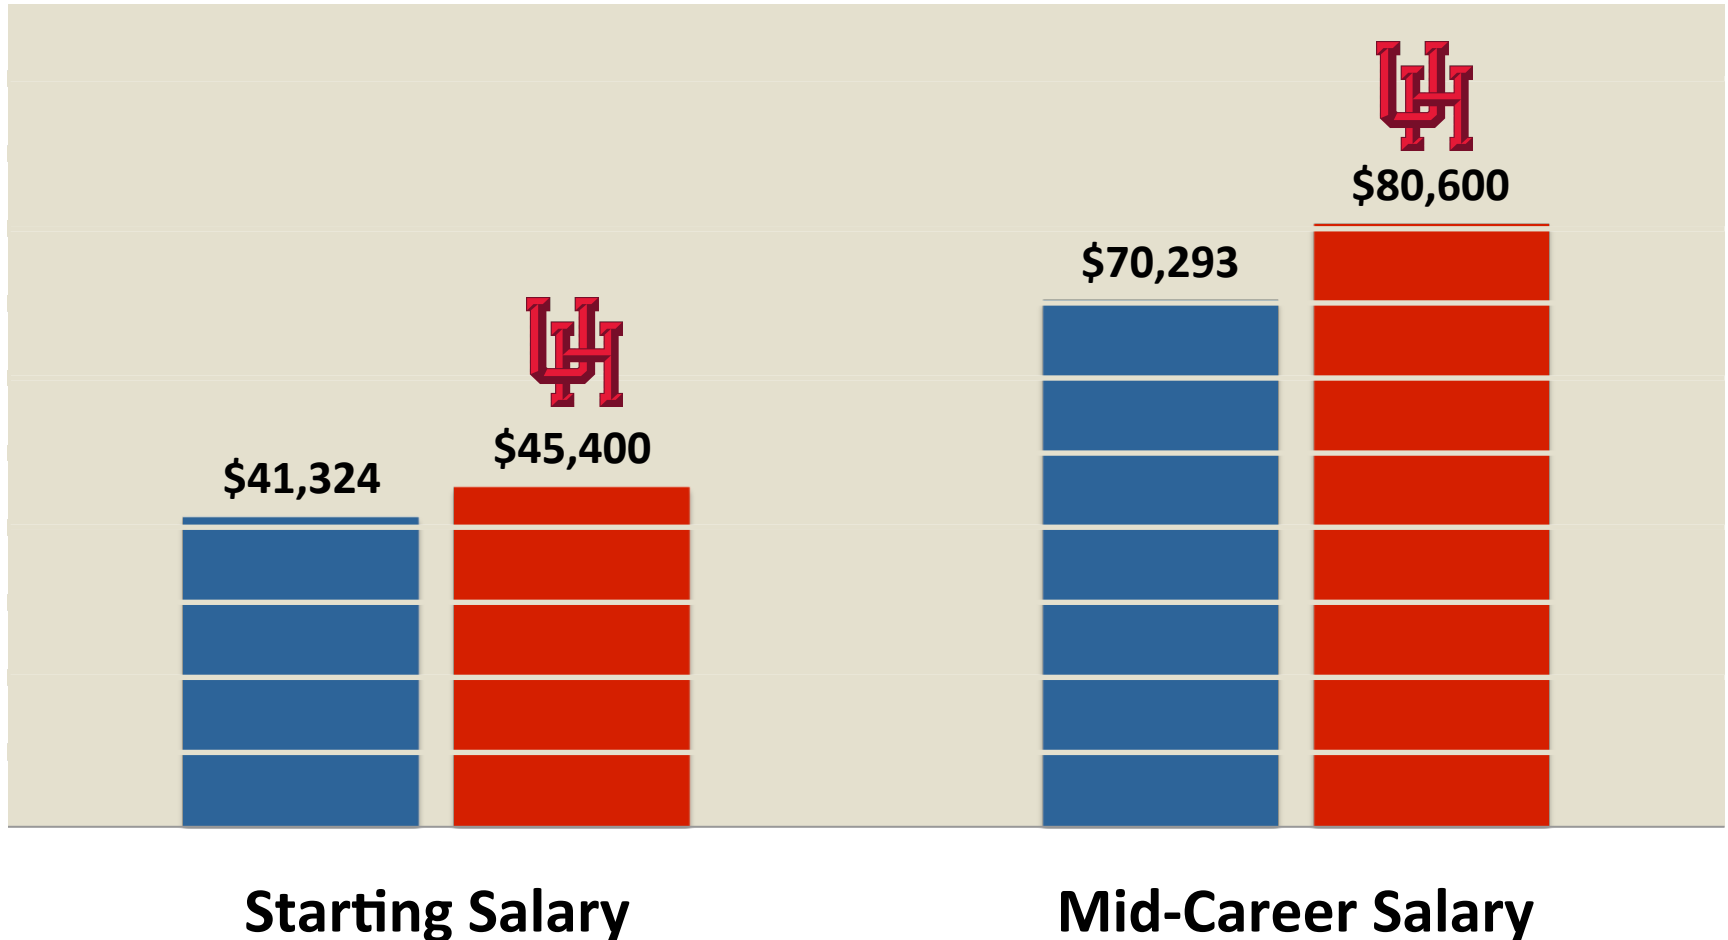

How Valuable is the UH Degree?

Employers Like Them **A LOT!**