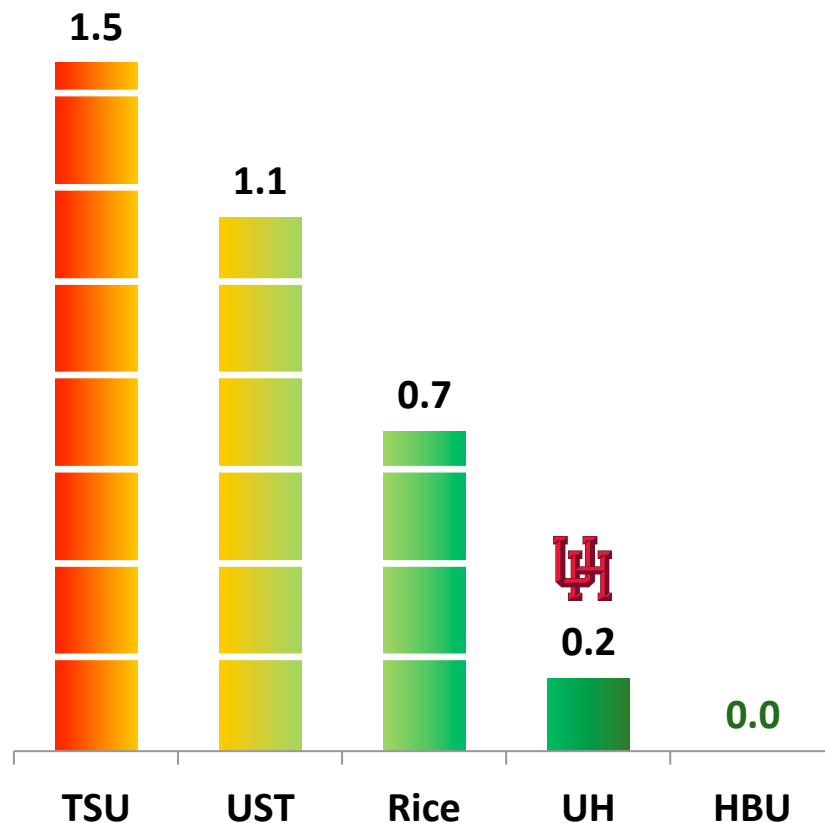

Total Gifts & Pledges

 System

Official Crime Rates on Houston College Campuses

Property Crime per 1,000 Students

Serious Crime per 1,000 Students

Legend: **Less Safe** **More Safe**

Return on Investment for a UH Degree