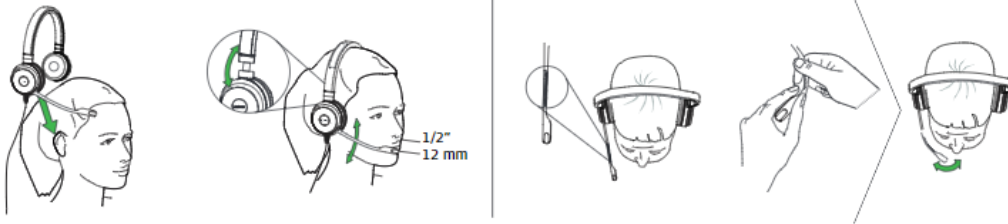

#### 03 How to use

- **More than headsets, a workplace evolution**  
With great sound for calls and music, the Evolve 20 and 20 Special Edition are entry-level professional headsets with easy call management through a control unit that makes, takes, and mutes calls. Simple connectivity makes it easy to get started with your PC.
- **Clearer conversation for greater efficiency**  
Entry-level professional headset with easy call management and great sound for calls and music.
- **Manage calls easily**  
Get easy access to the most used functions, like volume and mute. You can also answer and end calls quickly and easily, directly from the control unit.
- **Flexible Plug and Play connectivity**  
Works straight out of the box. Installation is as easy as simply plugging it in to the USB port on your laptop.
- **All day comfort (Evolve 20SE)**  
Built for style and comfort with soft leatherette ear cushions. Adjustable headband lets you find the perfect fit.